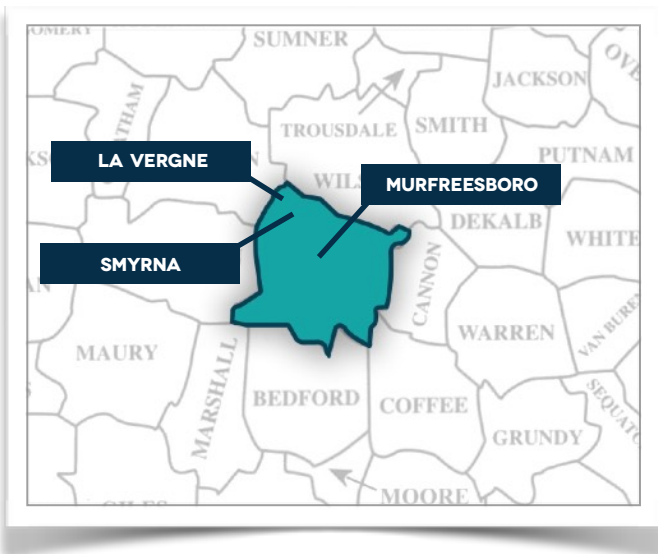

CONNECTING BUSINESS & CONSUMERS

Our unique approach to connecting businesses with consumers in the digital environment adapts to proven, effective marketing strategies to mobile-first tactics designed to reach potential customers in the fast-changing ways they communicate.

A UNIQUE & POWERFUL MARKETING STRATEGY

We customize for you a results-oriented combination of articles about you, driven by powerful & local social media connections to create top-of-mind awareness, and display advertising to engage consumers & convert them into customers

ANYONE CAN COMPETE WITH THE "BIG BOYS"

And we can also help you optimize your own existing digital footprint, make sure consumers find you when they're searching for what you do, and put the same powerful tools to work for you that the world's largest marketers use against you everyday.

731 thousand page views in the past year

f 45000+
facebook followers

9000+
instagram followers

*Includes other social accounts associated with Rutherford Source

Stats at a Glance