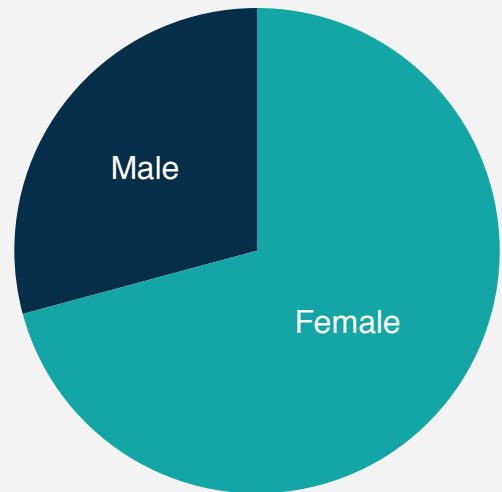

CONNECTING BUSINESS & CONSUMERS

Our unique approach to connecting businesses with consumers in the digital environment adapts to proven, effective marketing strategies to mobile-first tactics designed to reach potential customers in the fast-changing ways they communicate.

A UNIQUE & POWERFUL MARKETING STRATEGY

We customize for you a results-oriented combination of articles about you, driven by powerful & local social media connections to create top-of-mind awareness, and display advertising to engage consumers & convert them into customers

ANYONE CAN COMPETE WITH THE "BIG BOYS"

And we can also help you optimize your own existing digital footprint, make sure consumers find you when they're searching for what you do, and put the same powerful tools to work for you that the world's largest marketers use against you everyday.

731 thousand page views in the past year

f 45000+
facebook followers

9000+
instagram followers

*Includes other social accounts associated with Rutherford Source

Stats at a Glance