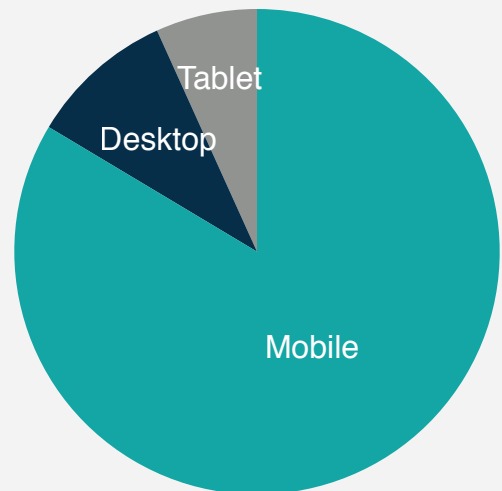

CONNECTING BUSINESS & CONSUMERS

Our unique approach to connecting businesses with consumers in the digital environment adapts to proven, effective marketing strategies to mobile-first tactics designed to reach potential customers in the fast-changing ways they communicate.

A UNIQUE & POWERFUL MARKETING STRATEGY

We customize for you a results-oriented combination of articles about you, driven by powerful & local social media connections to create top-of-mind awareness, and display advertising to engage consumers & convert them into customers

ANYONE CAN COMPETE WITH THE "BIG BOYS"

And we can also help you optimize your own existing digital footprint, make sure consumers find you when they're searching for what you do, and put the same powerful tools to work for you that the world's largest marketers use against you everyday.

731 thousand page views in the past year

f 45000+
facebook followers

9000+
instagram followers

*Includes other social accounts associated with Rutherford Source

Stats at a Glance