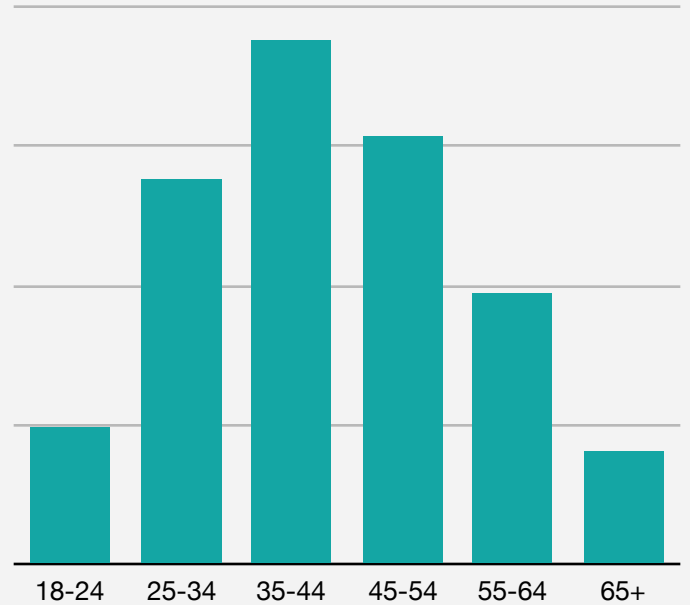

CONNECTING BUSINESS & CONSUMERS

Our unique approach to connecting businesses with consumers in the digital environment adapts to proven, effective marketing strategies to mobile-first tactics designed to reach potential customers in the fast-changing ways they communicate.

A UNIQUE & POWERFUL MARKETING STRATEGY

We customize for you a results-oriented combination of articles about you, driven by powerful & local social media connections to create top-of-mind awareness, and display advertising to engage consumers & convert them into customers

ANYONE CAN COMPETE WITH THE "BIG BOYS"

And we can also help you optimize your own existing digital footprint, make sure consumers find you when they're searching for what you do, and put the same powerful tools to work for you that the world's largest marketers use against you everyday.

731 thousand page views in the past year

f 45000+
facebook followers

9000+
instagram followers

*Includes other social accounts associated with Rutherford Source

Stats at a Glance